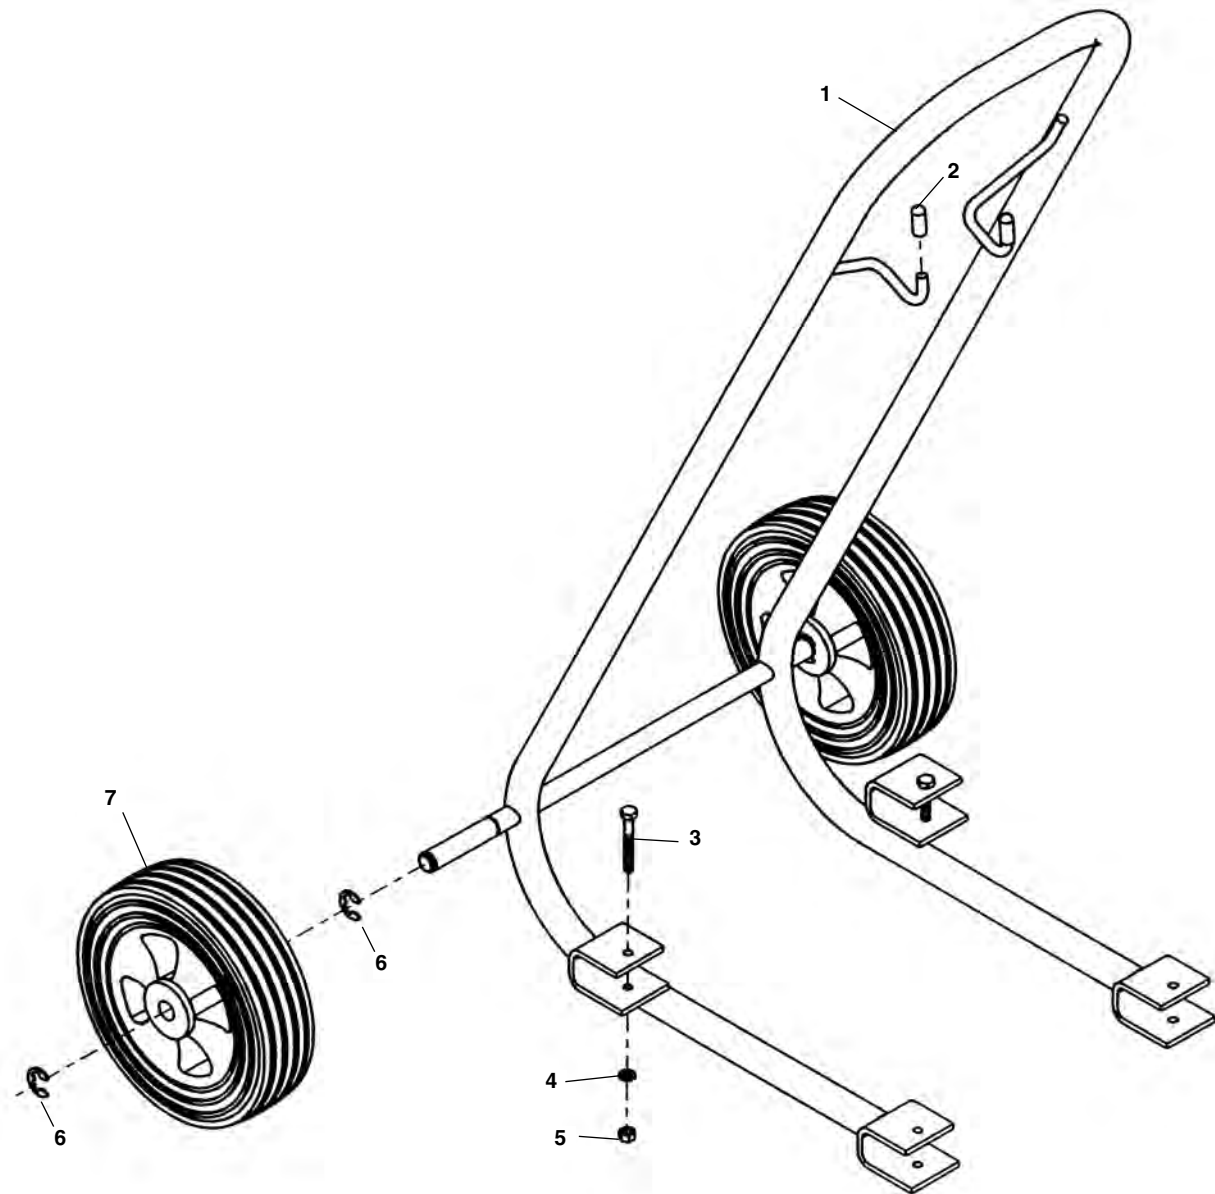

Transport Cart Components

**NOTE: Order parts by Catalog Number only.
DO NOT order by Reference Number.**

Ref. No.	Catalog No.	Description
—	55017	Transport Cart
1	64872	Frame
2	50202	Vinyl Cap (2)
3	64877	Bolt 1/4" – 20 x 2" (2)
4	60075	Lock Washer (2)
5	77710	Jam Nut (2)
6	42580	Retaining Ring (4)
7	93325	Wheel (2)